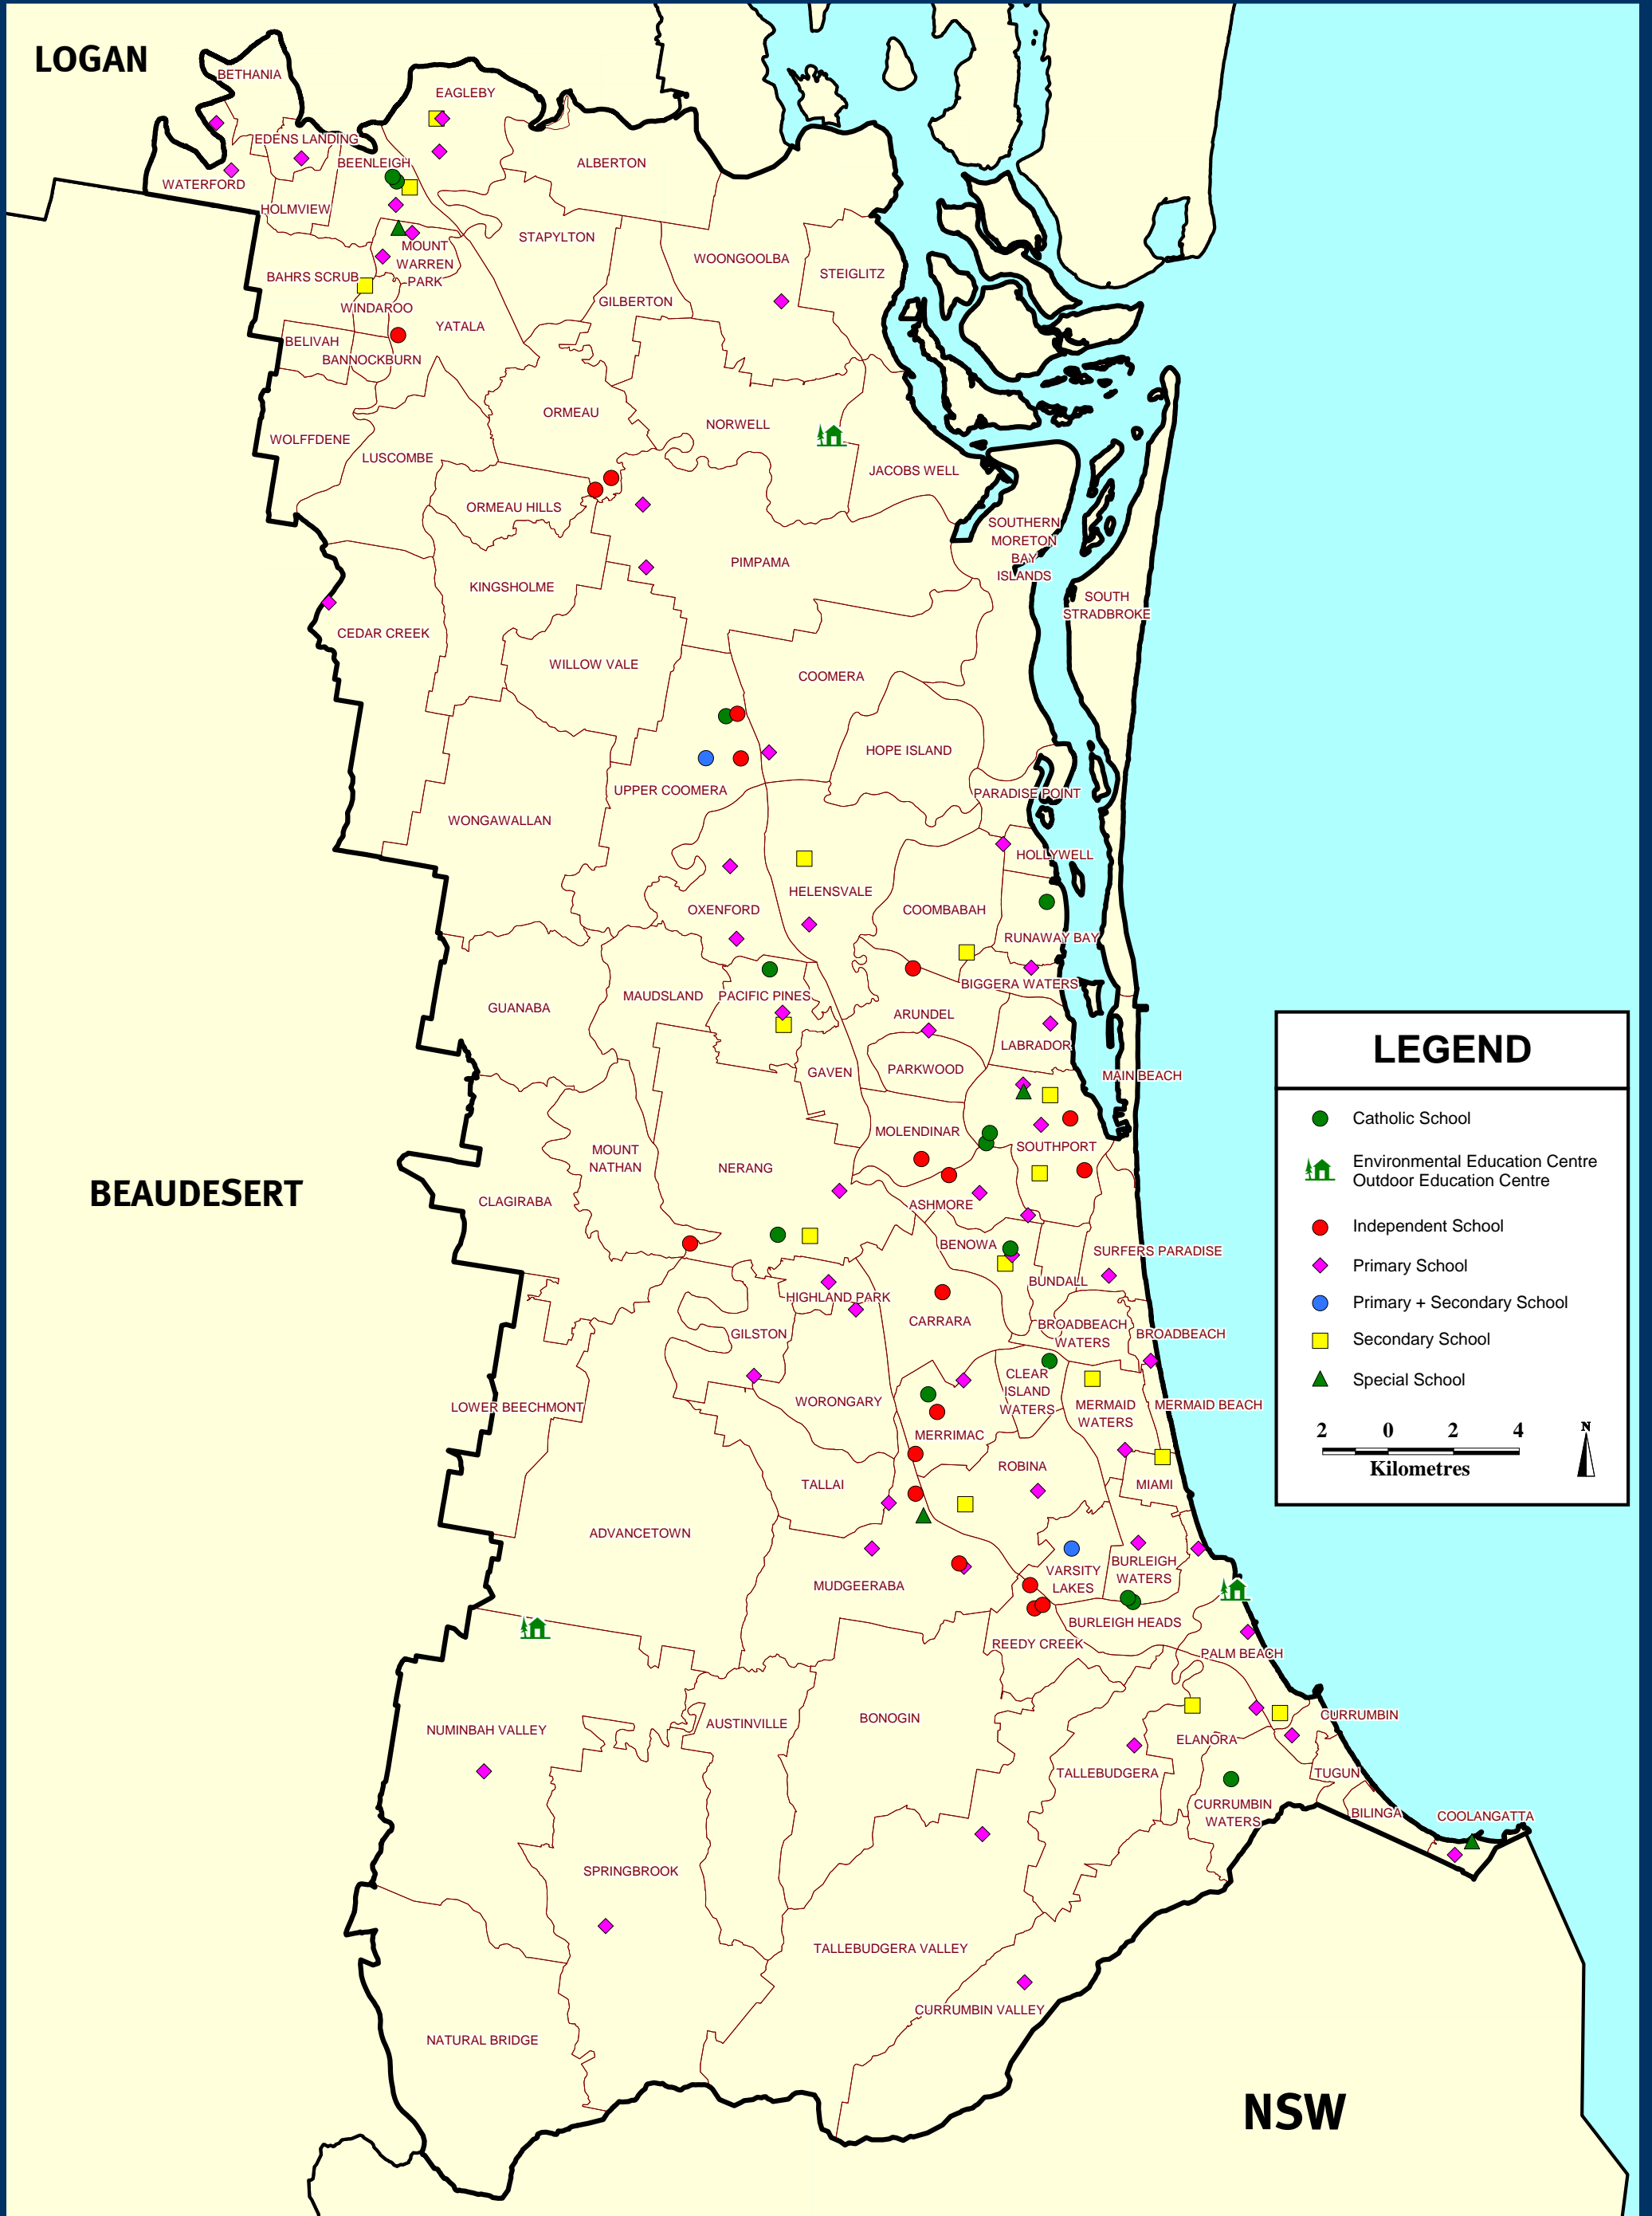

# GOLD COAST SCHOOLS

### LEGEND

- Catholic School
- 🏠 Environmental Education Centre  
Outdoor Education Centre
- Independent School
- ◆ Primary School
- Primary + Secondary School
- Secondary School
- ▲ Special School

2 0 2 4  
Kilometres

Crown Copyright © 2006

No liability accepted for any loss or damage that may arise from the use of or reliance on this data.

Map produced February 2006 (Z)